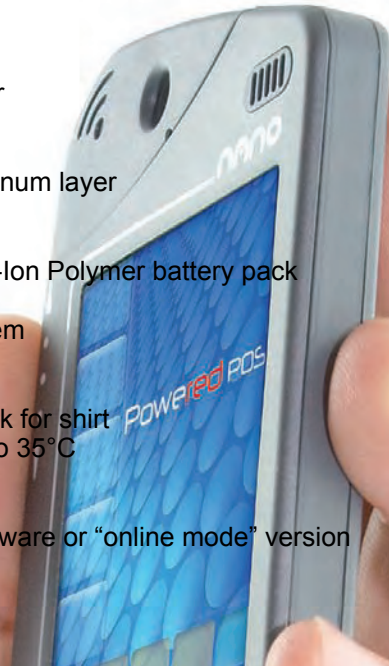

small, hot, red

LABWARE®
HOSPITALITY & RETAIL

NANO

- Standard
- Bluetooth®
- 2.0 EDR wireless technology
- Long range radio cover, up to 250 mt. outdoor
- 3.8" full touch area
- TFT color display
- High resistant plastic case covered with aluminum layer
- Sun readable
- Splash proof
- Battery lasting up to one day with standard Li-Ion Polymer battery pack
- Waiter call and vibration alarm
- One hand and slide sensitive navigation system
- Instant ON function
- Drop resistant from 1.2m
- Round lanyard for handy holder, magnetic lock for shirt
- Ambient operating temperature from 5°C up to 35°C
- Dimension: L 67 x H 130 x D 9 mm
- Weight: 90 gr with standard battery
- Available with fi rmware based hospitality software or "online mode" version
- Factory option
- Fast battery charger, full recharge in 2 hours
- High capacity Li-Ion Polymer battery